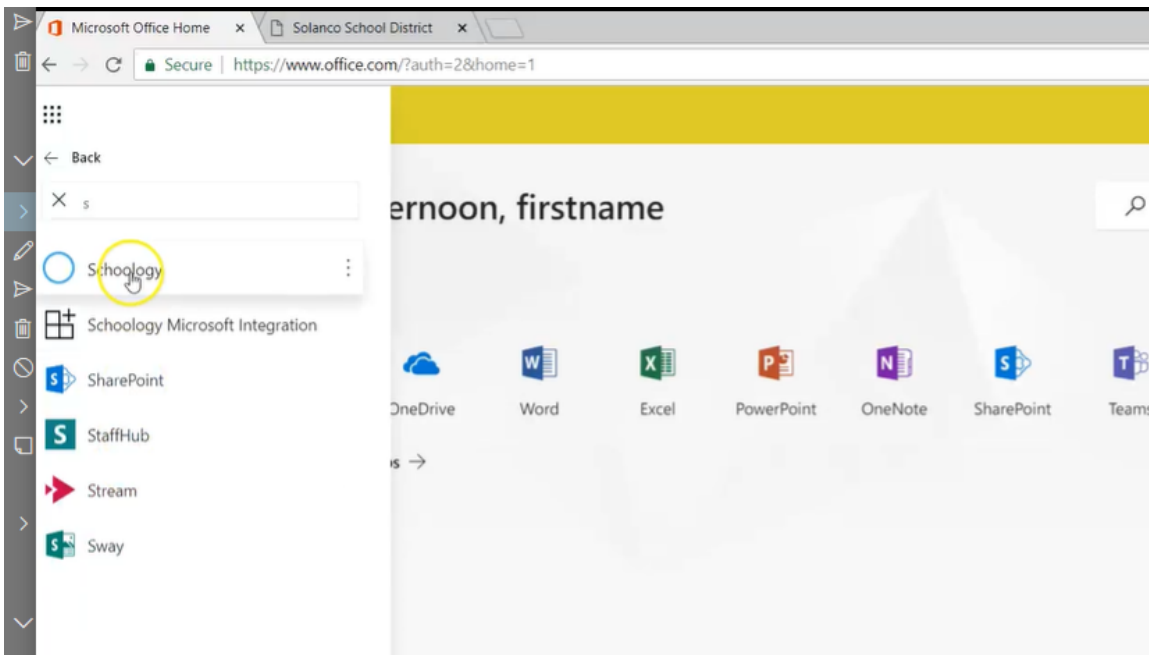

Click on Microsoft Office 365.

Once on the page it asks to you log in type in your email address.

Your email is firstname_lastname@student.solancosd.org

Now Click next.

Now enter your Password- it will be the same one you used to log in to a computer at school.

It will ask you to stay signed in. Then click next.

Once logged in to 365 you can pick Outlook and check your email.

This is all web-based and you can use it anywhere.

If you click on the waffle in the left hand corner it will give you more options one of which is Schoology.

Direct Schoology Access:

First open an internet browser on an internet connected device.
Travel to the Solanco School District website
Click on Students and Parents tab at the top. Click on Schoology.

The screenshot shows the Solanco School District website. The top navigation bar includes links for Home, About Solanco, Schools, Departments, District Calendars, Community, Students & Parents, and Contact Us. The main header features the Solanco School District logo, the name "Solanco School District", the address "121 South Hess Street, Quarry", and the phone number "786-8401". A dropdown menu is open under the "Students & Parents" tab, listing various services: Bullying/Harassment Reporting Form, High School Guidance Department, Google Apps, Microsoft Office 365, **Schoology** (highlighted with a mouse cursor), Power School, Student Accident Insurance Information and Application, Truancy Prevention Plan, Educational Trip Form, Student Enrollment, Solanco Preschool Information, and Solanco School District - YouTube Channel. Below the header, there are sections for "Featured Articles" (with a link to "Football and soccer on YouTube") and "District News Categories" (with a "Select Category" dropdown).