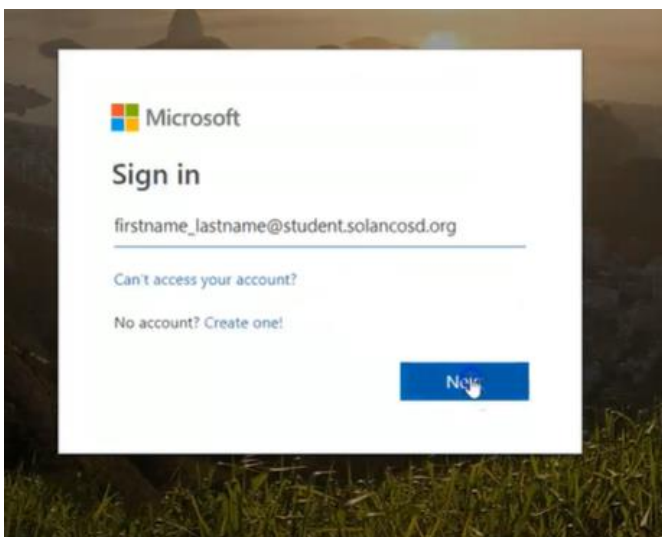

Accessing Email through Microsoft Office 365:

First open an internet browser on an internet connected device.

Travel to the Solanco School District website.

Click on Students & Parents tab at the top of the page.

Click on Microsoft Office 365.

Once on the page it asks to you log in type in your email address.

Your email is firstname_lastname@student.solancosd.org

Now Click next.

Now enter your Password- it will be the same one you used to log in to a computer at school.