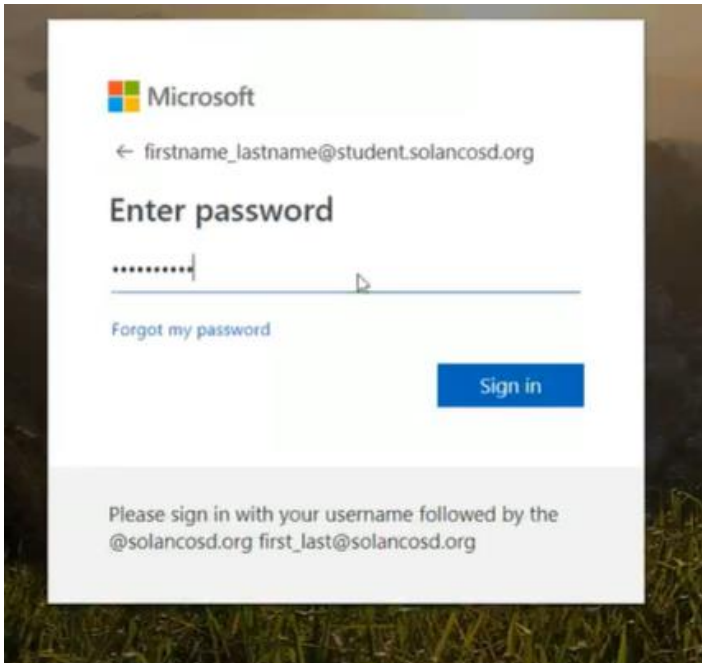

Accessing Email through Microsoft Office 365:

First open an internet browser on an internet connected device.

Travel to the Solanco School District website.

Click on Students & Parents tab at the top of the page.

Click on Microsoft Office 365.

Once on the page it asks to you log in type in your email address.

Your email is firstname_lastname@student.solancosd.org

Now Click next.

Now enter your Password- it will be the same one you used to log in to a computer at school.

It will ask you to stay signed in. Then click next.

Once logged in to 365 you can pick Outlook and check your email.

This is all web-based and you can use it anywhere.

If you click on the waffle in the left hand corner it will give you more options one of which is Schoology.