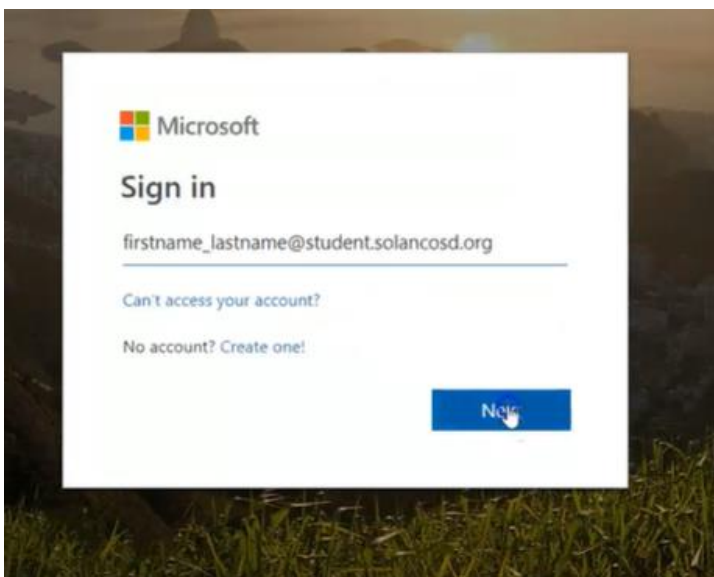

Direct Schoology Access:

First open an internet browser on an internet connected device.
Travel to the Solanco School District website
Click on Students and Parents tab at the top. Click on Schoology.

The screenshot shows the Solanco School District website. The top navigation bar includes links for Home, About Solanco, Schools, Departments, District Calendars, Community, Students & Parents, and Contact Us. The main header features the Solanco School District logo, the name "Solanco School District", the address "121 South Hess Street, Quarry", and the phone number "786-8401". A dropdown menu is open under the "Students & Parents" tab, listing various services: Bullying/Harassment Reporting Form, High School Guidance Department, Google Apps, Microsoft Office 365, **Schoology** (highlighted with a mouse cursor), Power School, Student Accident Insurance Information and Application, Truancy Prevention Plan, Educational Trip Form, Student Enrollment, Solanco Preschool Information, and Solanco School District - YouTube Channel. Below the header, there are sections for "Featured Articles" (with a link to "Football and soccer on YouTube") and "District News Categories" (with a "Select Category" dropdown).

Once on the page it asks to you log in type in your email address.
Your email is firstname_lastname@student.solanco.org