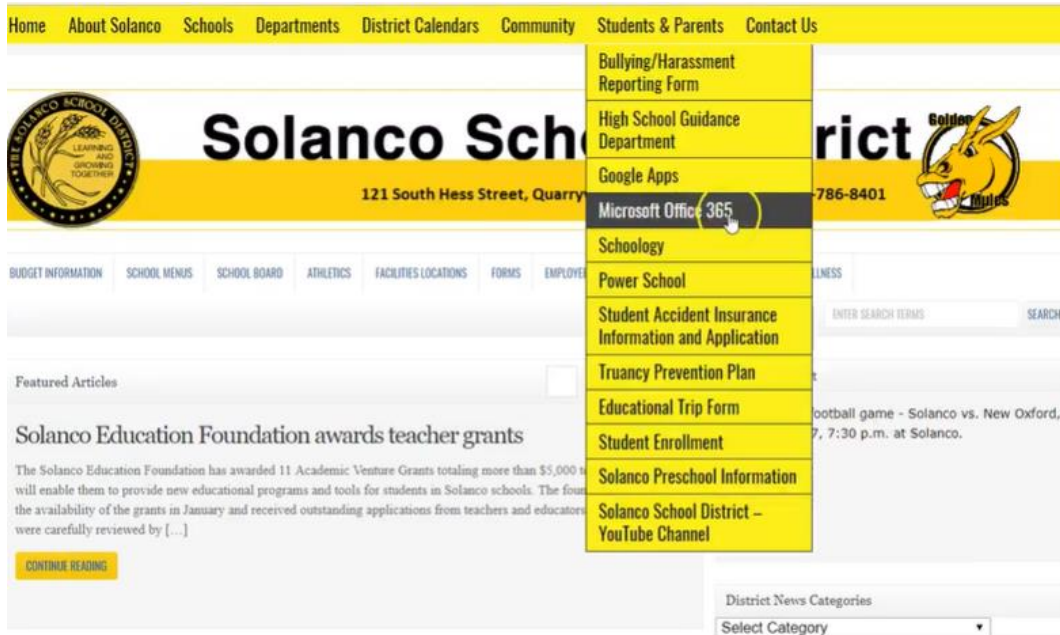

Accessing Email through Microsoft Office 365:

First open an internet browser on an internet connected device.

Travel to the Solanco School District website.

Click on Students & Parents tab at the top of the page.

Click on Microsoft Office 365.