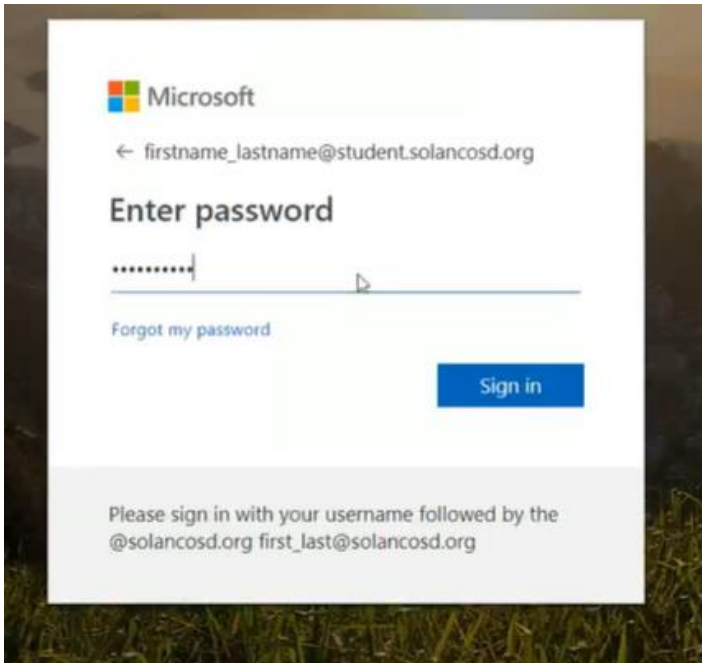

Now enter your Password- same one you used to log in to the computer at school.

If you have any difficulties, please call your school or send questions to the following email:

studentsupport@solancosd.org

Thank you!