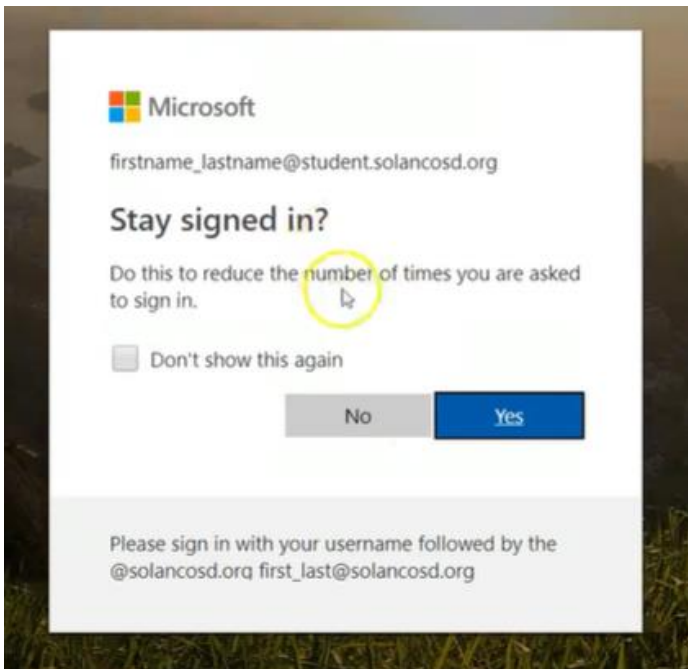

Accessing Email through Microsoft Office 365:

First open an internet browser on an internet connected device.

Travel to the Solanco School District website.

Click on Students & Parents tab at the top of the page.

Click on Microsoft Office 365.

Once on the page it asks to you log in type in your email address.

Your email is firstname_lastname@student.solancosd.org

Now Click next.

Now enter your Password- it will be the same one you used to log in to a computer at school.

It will ask you to stay signed in. Then click next.

Once logged in to 365 you can pick Outlook and check your email.

This is all web-based and you can use it anywhere.

If you click on the waffle in the left hand corner it will give you more options one of which is Schoology.